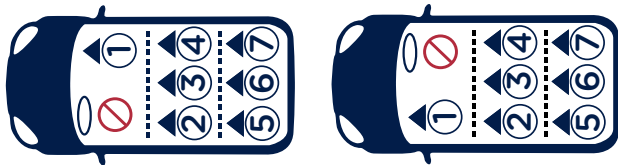

todlTM next

child restraint-to-vehicle fit guide

nuna[®]

Designed
around your life

vehicle fitting information

This is an “i-Size” Enhanced Child Restraint System. It is approved according to UN Regulation No.129, for use in, i-Size compatible vehicle seating positions as indicated by vehicle manufacturers in the vehicle users’ manual.

If in doubt, consult either the Enhanced Child Restraint System manufacturer or the retailer.

IMPORTANT - DO NOT USE FORWARD FACING BEFORE THE CHILD’S AGE EXCEEDS 15 MONTHS (Refer to instructions).

The numbers on the diagram below correspond with the vehicle fitting positions listed in the following pages.