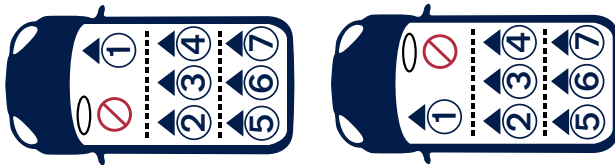

Vehicle fitting information

This is an “i-Size” Enhanced Child Restraint System. It is approved according to UN Regulation No.129, for use in, i-Size compatible vehicle seating positions as indicated by vehicle manufacturers in the vehicle users’ manual.

This is Universal Belted Enhanced Child Restraint System. It is approved according to UN Regulation No.129, for use primarily in “Universal seating positions” as indicated by vehicle manufacturers in the vehicle users’ manual.

It is suitable to fit into seat positions in most cars. The numbers on the diagram below correspond with the vehicle fitting positions listed in the following pages.

Before you purchase the vehicle, check that it is equipped with the appropriate anchorages.

ALWAYS give priority to the rear seats of your vehicle.

DO NOT use the rearward facing enhanced child restraint systems in seating positions where there is an active frontal airbag installed.

- Your child restraint can be fitted
- ✗ Your child restraint can not be fitted

If your vehicle is not listed in this manual or it is not marked with either a • or ✗ then please refer to your vehicle’s handbook or contact the manufacturer for further information. seat positions in other cars may also be suitable to accept the child restraint. if in doubt, consult either the enhanced child restraint system manufacturer or the retailer.